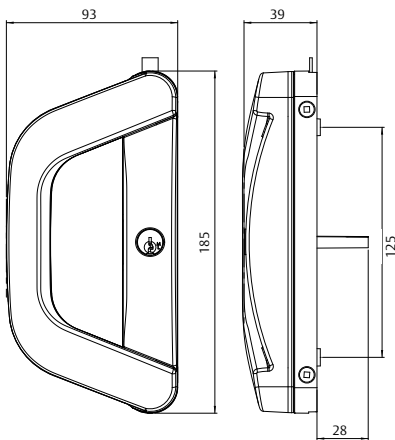

Internal D Handle, Locking