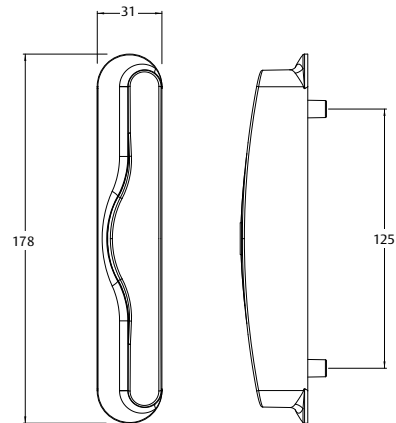

Features

- Popular Albany styling combined with the concealed morticed lockset provides enhanced aesthetic styling and appearance
- One locking action activates two locking points
- Maximum door stile width 45mm
- Fully reversible for left or right-handed doors
- Anti-slam button prevents operation of the handle when the door is open, avoiding damage to the mechanism
- Opposing twin beaks prevent door being lifted from the track
- Unique red indicator on the deadlock shows when the door is locked
- Available in a full range of powdercoat and plated finishes
- Can be keyed alike to other ASSA ABLOY supplied locks and a selection of security products as part of the "One Key" security programme
- Non handed consistent snib movement

Exterior Pull, Locking

Exterior Pull, Non-Locking

RES-FLY-0882 0212NZ