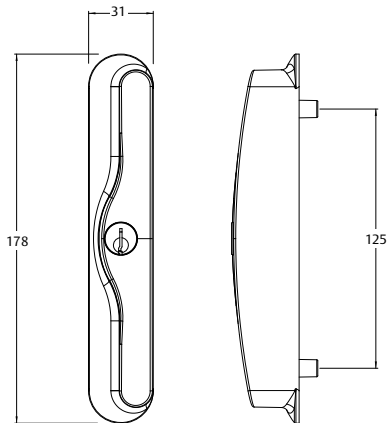

Features

- Popular Albany styling combined with the concealed morticed lockset provides enhanced aesthetic styling and appearance
- One locking action activates two locking points
- Maximum door stile width 45mm
- Fully reversible for left or right-handed doors
- Anti-slam button prevents operation of the handle when the door is open, avoiding damage to the mechanism
- Opposing twin beaks prevent door being lifted from the track
- Unique red indicator on the deadlock shows when the door is locked
- Available in a full range of powdercoat and plated finishes
- Can be keyed alike to other ASSA ABLOY supplied locks and a selection of security products as part of the "One Key" security programme
- Non handed consistent snib movement

Options

- Non-locking
- Locking
- Deadlocking
- Deadlocking inside only with Securiturn
- Dummy

Albany Endeavour

SBML

INTERLOCK™

ASSA ABLOY

Internal D Handle, Locking

Internal D Handle, Non-Locking

Exterior Pull, Locking

Exterior Pull, Non-Locking

RES-FLY-0882 0212NZ