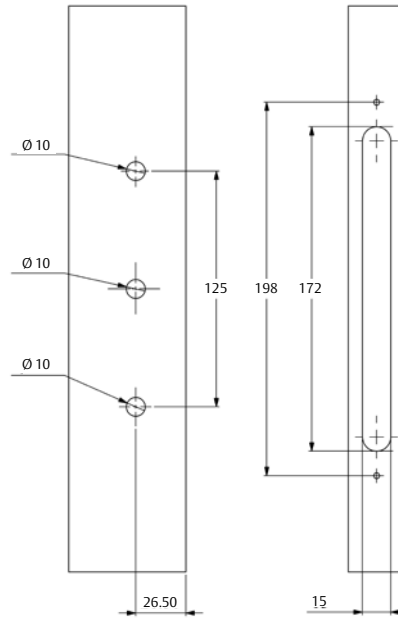

Albany Endeavour

SBML

INTERLOCK™

ASSA ABLOY