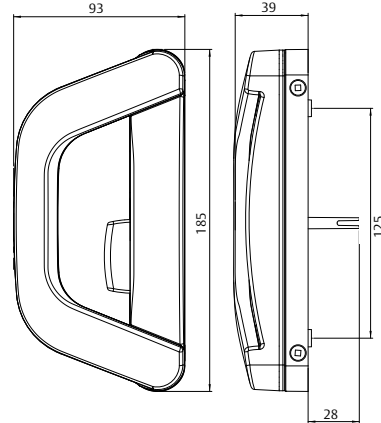

Features

- Popular Albany styling combined with the concealed morticed lockset provides enhanced aesthetic styling and appearance
- One locking action activates two locking points
- Maximum door stile width 45mm
- Fully reversible for left or right-handed doors
- Anti-slam button prevents operation of the handle when the door is open, avoiding damage to the mechanism
- Opposing twin beaks prevent door being lifted from the track
- Unique red indicator on the deadlock shows when the door is locked
- Available in a full range of powdercoat and plated finishes
- Can be keyed alike to other ASSA ABLOY supplied locks and a selection of security products as part of the "One Key" security programme
- Non handed consistent snib movement

Exterior Pull, Locking

Exterior Pull, Non-Locking

RES-FLY-0882 0212NZ